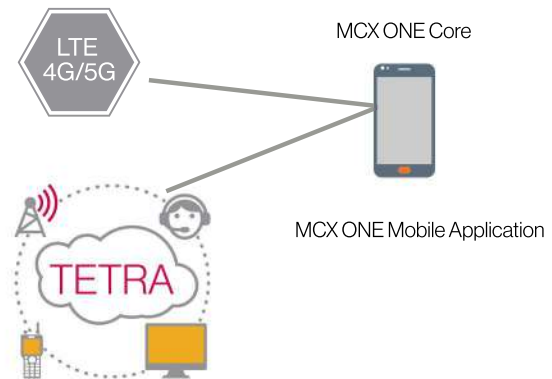

LTE based smart application

MCX ONE Application provides user with the speed and reliability of professional radio PTT along with the ability to share voice, data and video; The application is developed to facilitate Push-To-Talk, Push-To-Data and Push-To-Video from Android/IOS Devices with modern user interface that provides excellent operational capabilities. It enables users to have real time chat with documents and multimedia attachments to fulfill the critical needs to have clear and evidentiary information.

The application lets you have background services running in your device to run parallelly with other applications too

Feature set

MCPTT Services	Group Call	Multimedia Services	Short Data Services	
	Pre-arranged Group call		File Distribution (on Network)	
	User Regroup (Temporary Group Call)		Voice/Video Messaging	
	Private Call		Video Streaming	
	Broadcast Call /(Announcement Group / Call)		Text, video, photo, and file sharing	
	Priority Call		Location Services	Location Based
	Priority Talk group scanning			User Defined
	Emergency Call/Alert			System Defined
	Imminent Peril Call			Temporary Group Call
	Real Time Presence		Security	Authentication
Dispatcher initiated Ambience Listening	AES 256 Encryption			
Location Services	Other Features	Interworking with Legacy Systems		
		Geo Location		
		Location Sharing		
GeoFencing				
Device ID Management	IMEI Based System login			
	Automatic Backup			
Backup & Restore	Automatic Restore			

Convenient As Radio PTT

Easy to operate modern User Interface , supports external Push-To-Talk button and accessories.

Multimedia Communication

Communicate with the speed and clarity of information via text, photo , video or file attachment.

Location Tracking

Track the movement of teammates, share live location or GeoFence group members.

Works with Narrowband

MCX ONE interworking gateway lets the MCX ONE mobile app handles calls and messages from Legacy MLR systems too.

End-to-End security

The entire MCX ONE system supports the confidentiality and integrity of all user traffic and signalling at the application layer through cryptographic keys

Calling features & Alerts

Advanced calling features such as dynamic group calls , broadcast calls , emergency calls have been added along with missed call alerts, emergency alerts , message alerts etc.

Technical Specifications

OS	Android 5 & Above
	IOS 9 & Above